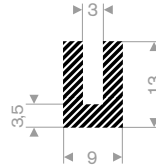

22100140
EPDM 15° Shore black
roll length 50 meter