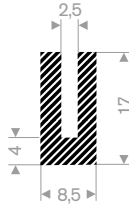

AAG CATALOGUE

U channels sponge rubber

22100130
CR 15° Shore black
roll length 50 meter